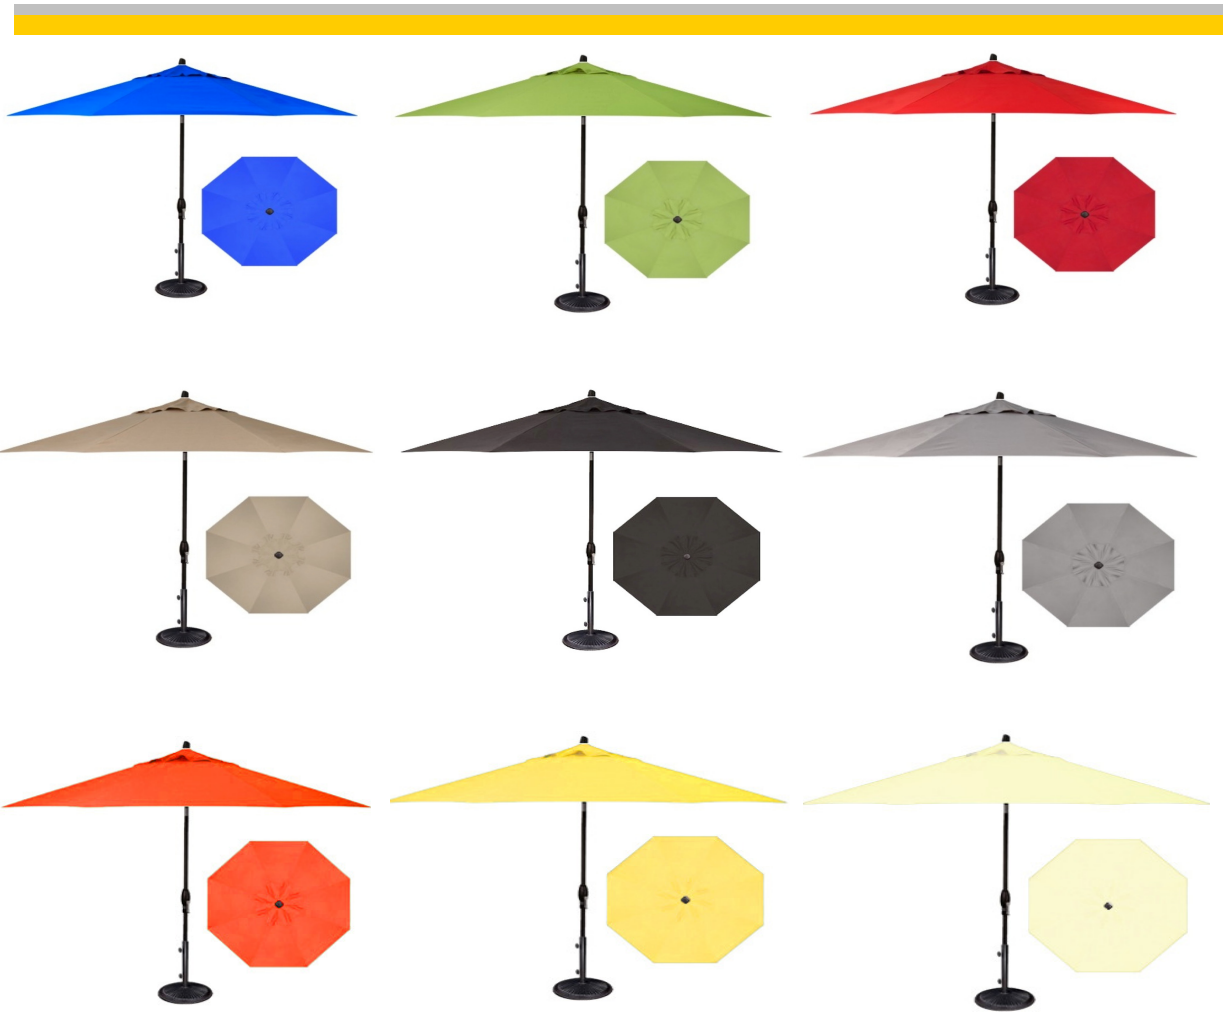

## 9' Market style umbrellas / Parasol 9' style marcher

by/par Treasure Garden

CODE: OTUM MKTOC 9

This model of 274.32 cm ( 9 foot ) aluminum frame umbrella from Treasure Garden features an easy-to-use auto-tilt articulation and manual crank type mechanism that needs minimal effort to tilt, open and close. Weighted base sold separately. **Two (2) year warranty on the frame structure and four (4) years against the discoloration of the Treasure Garden O'Bravia ® fabric.**