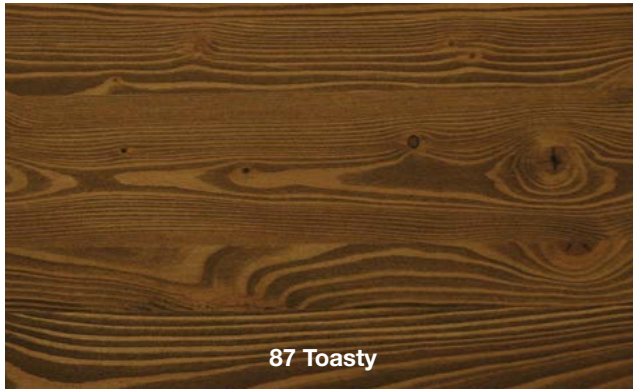

New Solid Wood Styles Nouveaux styles de bois massif

Solid Larch Mélèze massif

Vivid and distinctive, larch wood stands out with its highly contrasted wood grain, wavy patterns and dark knots. It blends in a rustic décor just as much as in a contemporary loft. Our solid larch is available in two colors: Toasty (87), a warm brown, and Shady (84), a dark warm gray, providing an authentic and unique look to every product.

Chaleureux et distinctif, le bois de mélèze se démarque des autres essences de bois par un grain très contrasté à motifs de vagues et des nœuds apparents foncés. S'agencant autant aux décors contemporains que rustiques, notre bois de mélèze massif est disponible en deux teintes : Toasty (87), un brun chaud et Shady (84), un gris foncé chaud, conférant un look unique et authentique à chaque produit.

Some solid larch components can also be ordered in the natural wood color Unfinished (85). Please refer to product specifications.

Certaines composantes de mélèze massif sont disponibles dans la couleur de bois naturel Non Peint (85). Veuillez vous référer au descriptif du produit.

Solid larch exclusively available with the products identified in this brochure

Mélèze massif disponible exclusivement avec les produits identifiés dans cette brochure

Distressed Solid Birch Merisier massif usé

Celebrating character marks, knots and contrasting wood grain, distressed solid birch blends incredibly well with steel. It is available in two colors: Toasty (87), a warm brown, and Shady (84), a dark warm gray, providing an authentic and unique look to every product.

Faisant l'éloge des nœuds, des marques de caractère et du grain de bois contrasté, le merisier massif usé s'agence incroyablement bien avec le métal. Il est disponible en deux teintes: Toasty (87), un brun chaud et Shady (84), un gris foncé chaud, conférant un look unique et authentique à chaque produit.